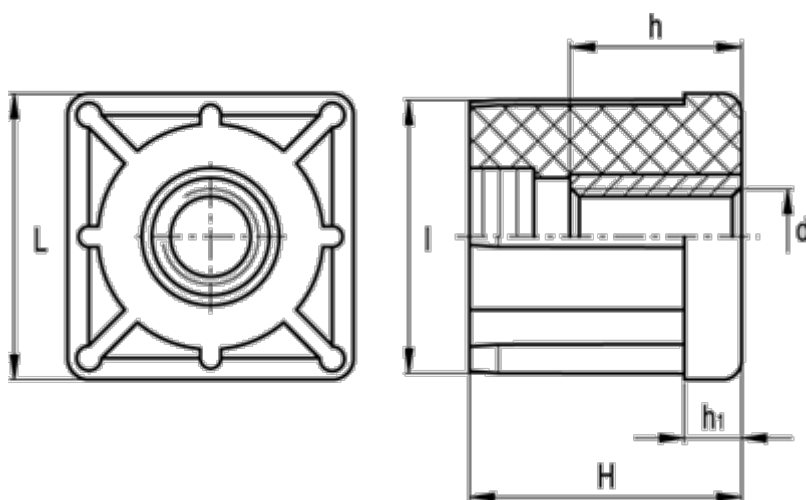

Data Sheet

Article number: 2310320094
Description: E+G Square end-cap
NDX.Q-40x2-M14

Measures

d	= M14	Tube wall thickness = 2.0
h	= 15	Weight (g) = 49
H	= 38	
h1	= 8	
Internal tube size	= 36.0	
l	= 36.0	
L	= 40	
Outer tube size	= 40	